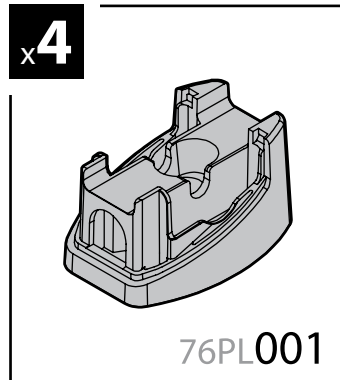

NORDRIVE®

TRANSPORT SOLUTIONS

Art. **N30302**