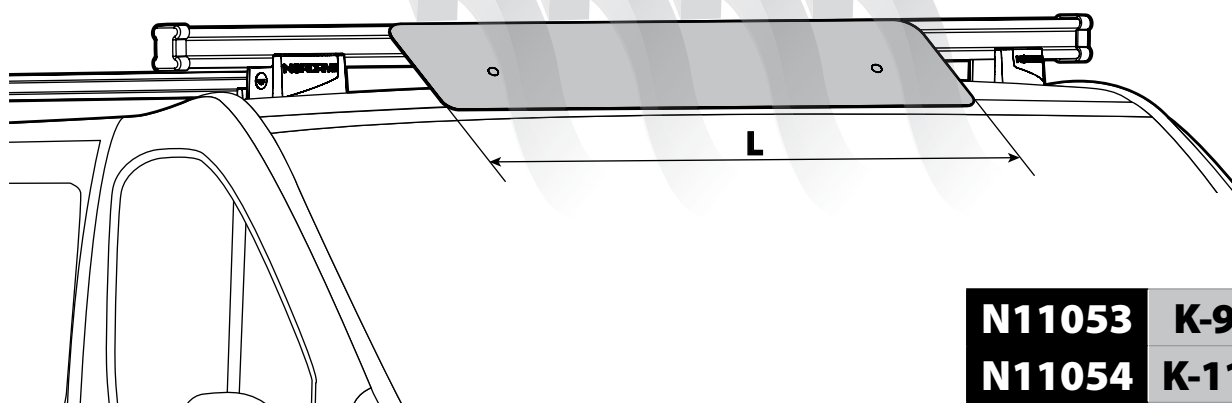

Acciaio / Steel

KARGO ROLLER

N11000	K-0	L = 64 cm
N11003	K-7	L = 96 cm

LOAD STOPS

N11001 K-1

LOAD STOPS

N11002 K-2

SPOILER