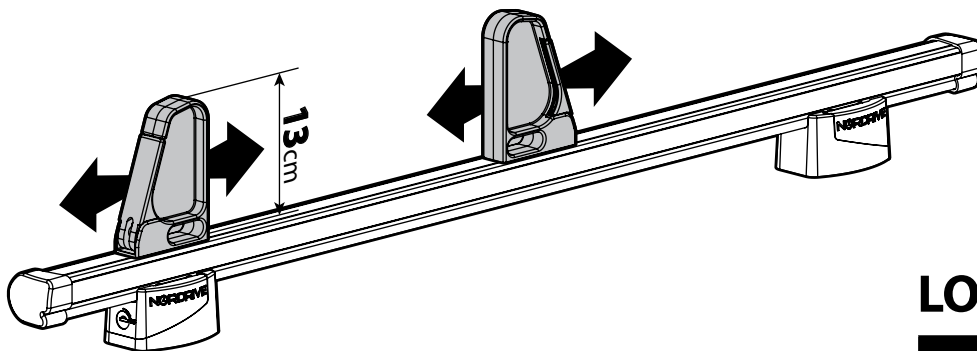

N11053	K-9	L = 95 cm
N11054	K-11	L = 110 cm

OPTIONALS PER / FOR / FÜR:

Kargo-Plus series

Alluminio / Aluminium

KARGO ROLLER

N11030	KP-0	L = 64 cm
N11034	KP-7	L = 96 cm

LOAD STOPS

N11031 KP-1