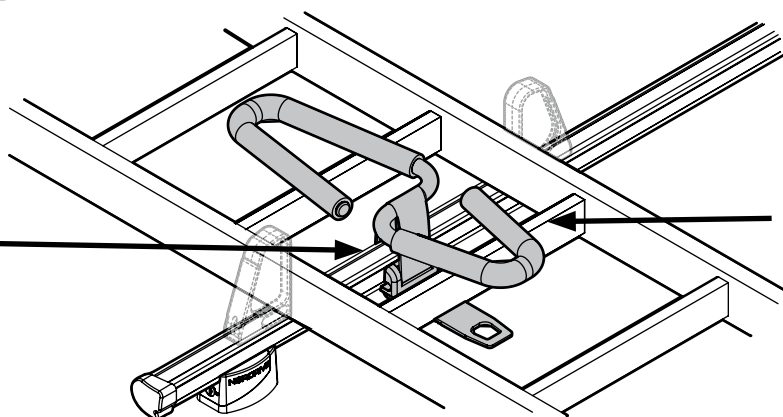

Alluminio / Aluminium

KARGO-TUBE

N11050 T200 L = 205 cm

N11051 T300 L = 305 cm

N11052 T400 L = 405 cm

LADDER HOLDER STRAPS

N11065 U-5

LADDER STEP ADAPTER