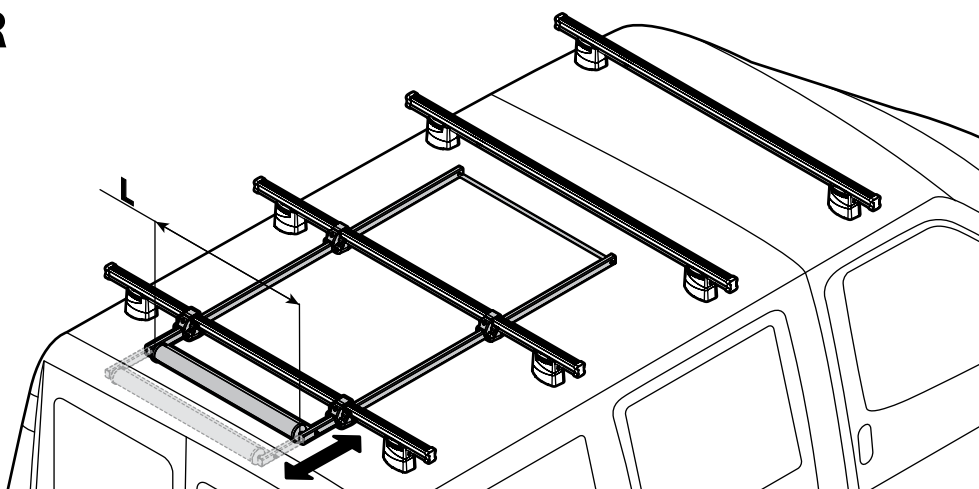

EXTENSION ROLLER

N11020 U-0 L = 64 cm

N11021 U-7 L = 96 cm

NORDRIVE®
TRANSPORT SOLUTIONS

NORDRIVE® is a registered trademark of
LAMPA S.p.A.
Via G. Rossa 53/55, 46019 Viadana (MN) ITALY
Tel. +39 0375 820700
UNI EN ISO 9001:2008 Certified Company
www.nordrive.it
www.lampa.it

91CA0372 r02