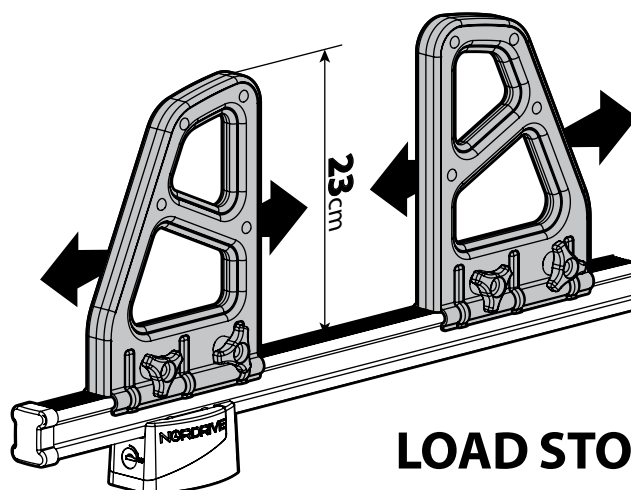

Acciaio / Steel

KARGO ROLLER

N11000	K-0	L = 64 cm
N11003	K-7	L = 96 cm

LOAD STOPS

N11001 K-1

LOAD STOPS

N11002 K-2

SPOILER