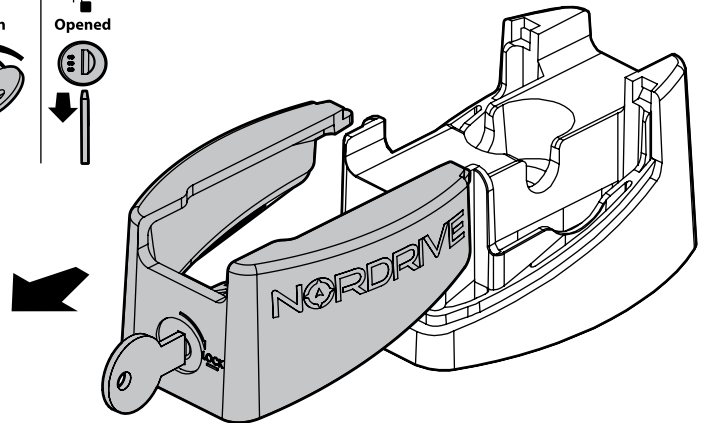

NORDRIVE®

TRANSPORT SOLUTIONS

Art. **N30302**