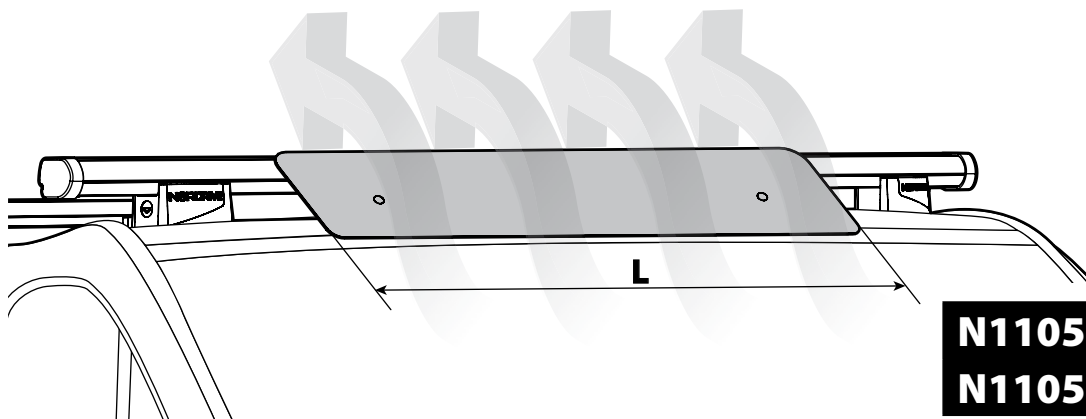

SPOILER

N11057	KP-9	L = 95 cm
N11058	KP-11	L = 110 cm