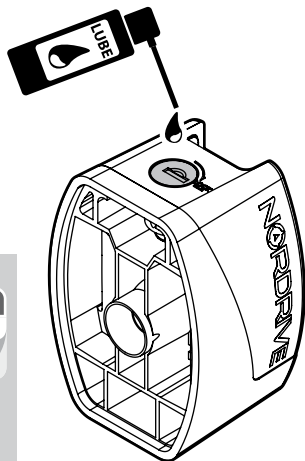

NORDRIVE®

TRANSPORT SOLUTIONS

Art. **N30302**