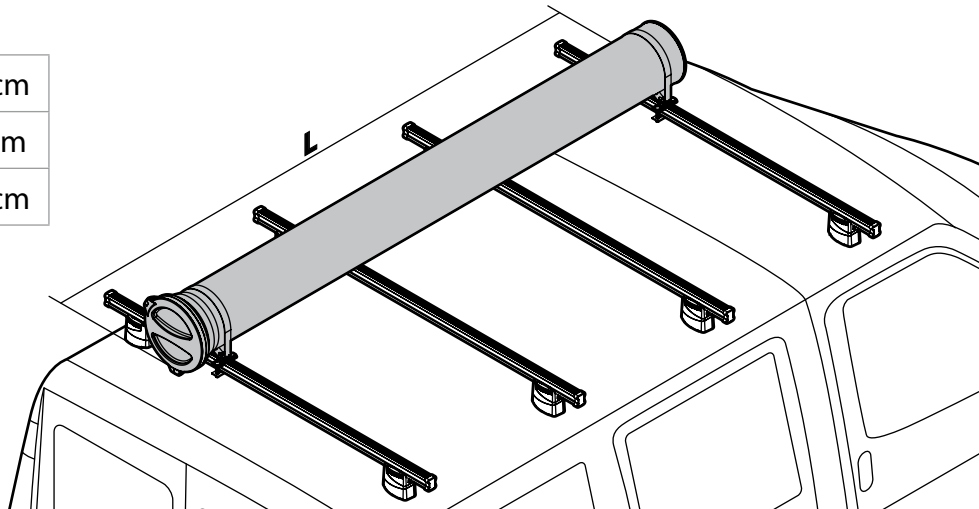

OPTIONALS PER / FOR / FÜR:

Kargo series

Acciaio / Steel

Kargo-Plus
series

Alluminio / Aluminium

KARGO-TUBE

N11050 T200 L = 205 cm

N11051 T300 L = 305 cm

N11052 T400 L = 405 cm

LADDER HOLDER STRAPS

N11065 U-5