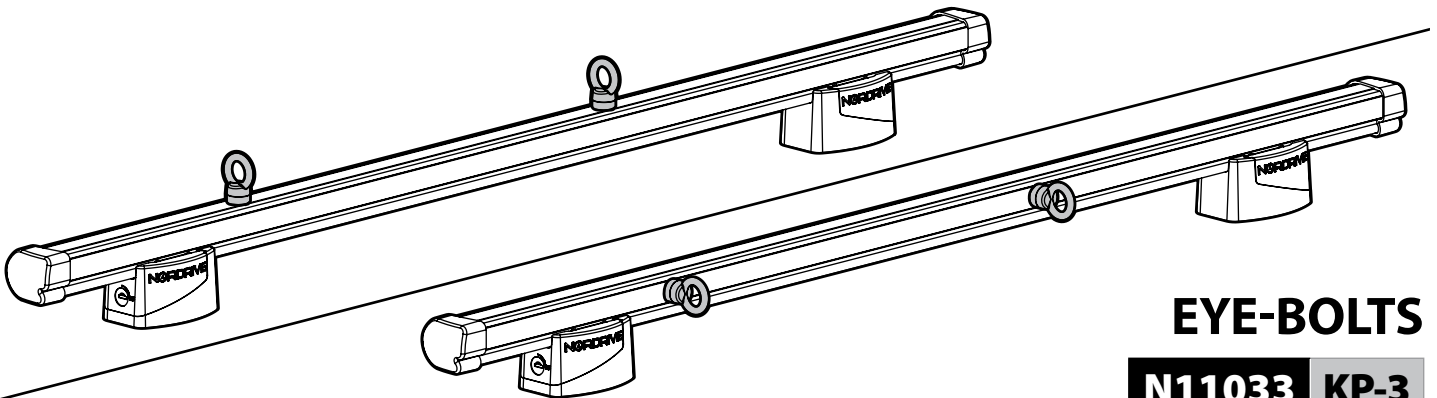

N11053	K-9	L = 95 cm
N11054	K-11	L = 110 cm

OPTIONALS PER / FOR / FÜR:

Kargo-Plus series

Alluminio / Aluminium

KARGO ROLLER

N11030	KP-0	L = 64 cm
N11034	KP-7	L = 96 cm

LOAD STOPS

N11031 KP-1